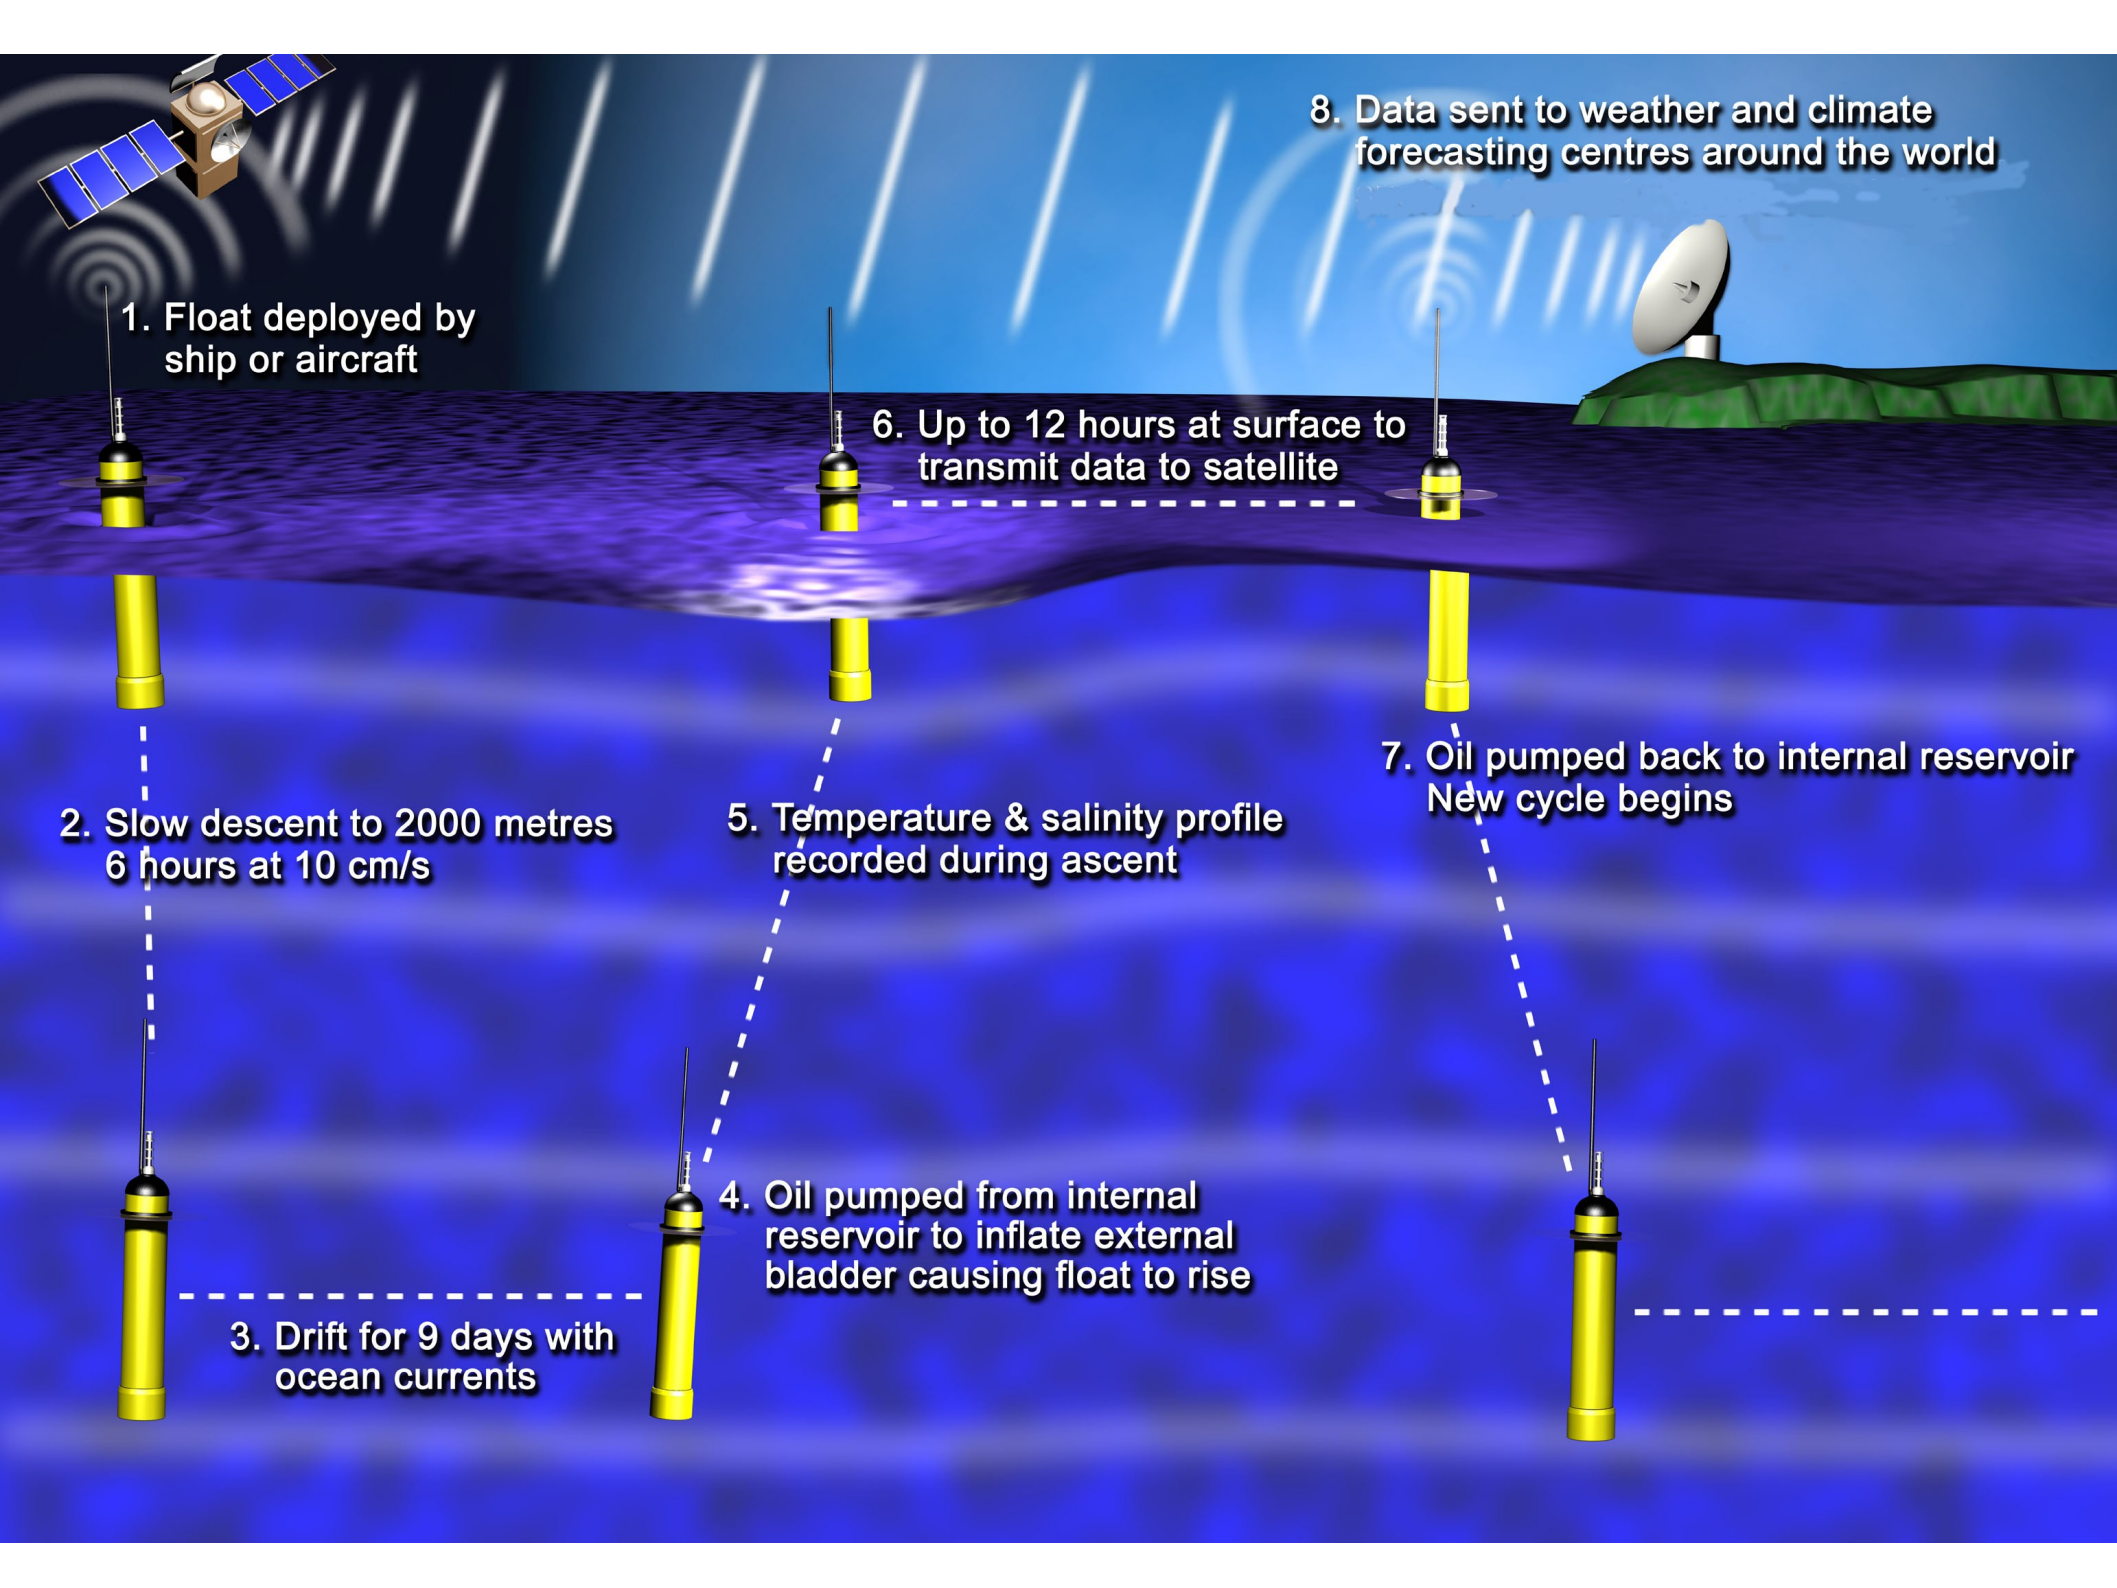

8. Data sent to weather and climate forecasting centres around the world

1. Float deployed by ship or aircraft

6. Up to 12 hours at surface to transmit data to satellite

2. Slow descent to 2000 metres
6 hours at 10 cm/s

5. Temperature & salinity profile recorded during ascent

7. Oil pumped back to internal reservoir
New cycle begins

3. Drift for 9 days with ocean currents

4. Oil pumped from internal reservoir to inflate external bladder causing float to rise