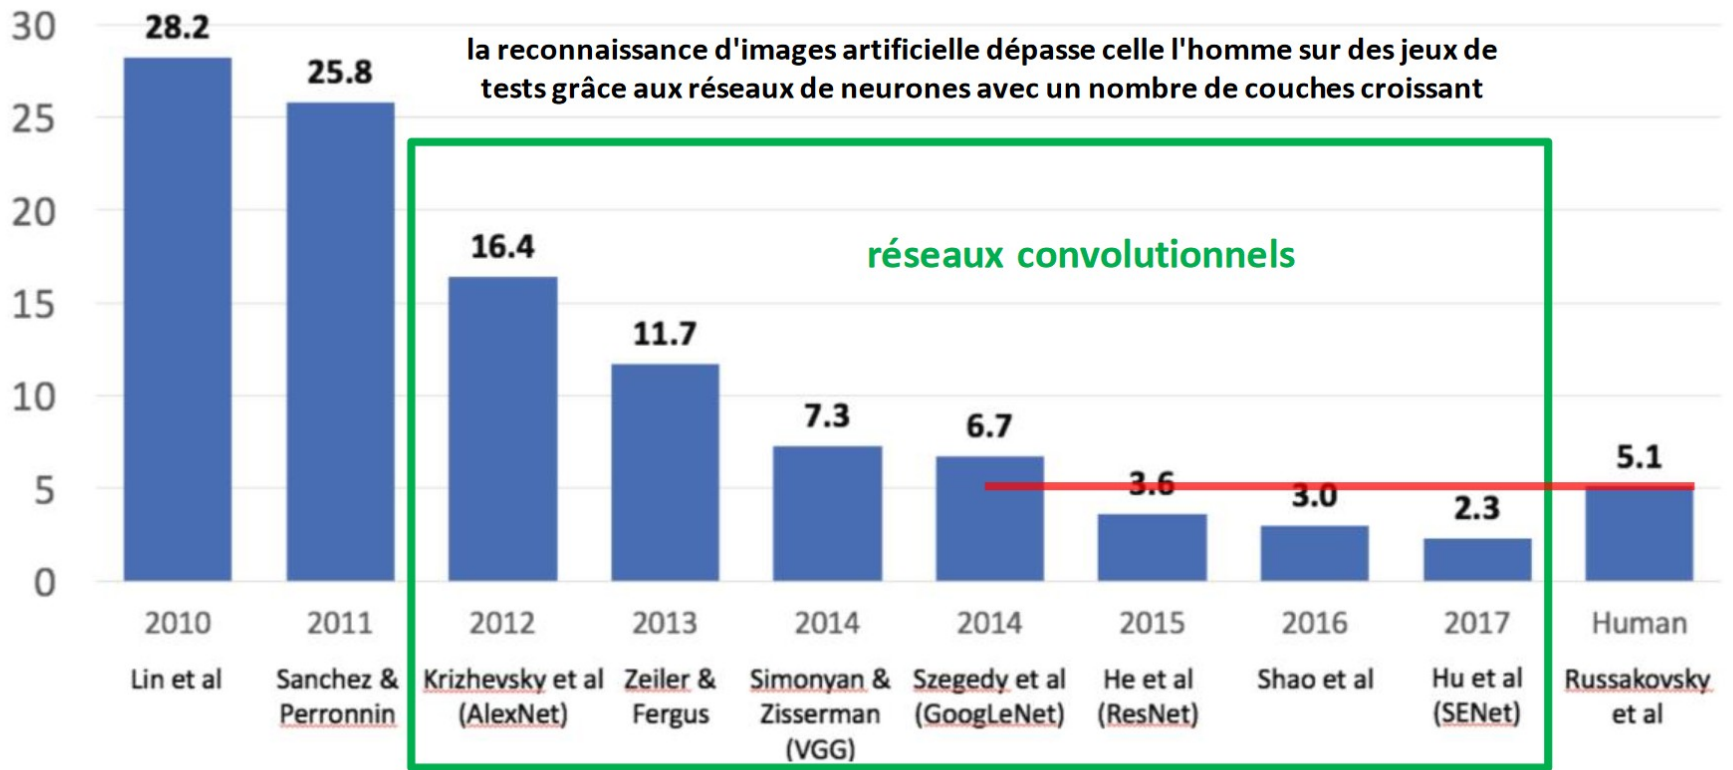

Big Data, Big Intelligence ?

Yves Serra, Louveciennes, 6 juin 2019

- Kite Surf
- Un peu de technique
- Un nouveau mode de connaissance ?
- Éthique et Big Data
- Le modèle économique
- Et demain ...

IMAGENET Classification Error

1. Float deployed by ship or aircraft

6. Up to 12 hours at surface to transmit data to satellite

2. Slow descent to 2000 metres
6 hours at 10 cm/s

5. Temperature & salinity profile recorded during ascent