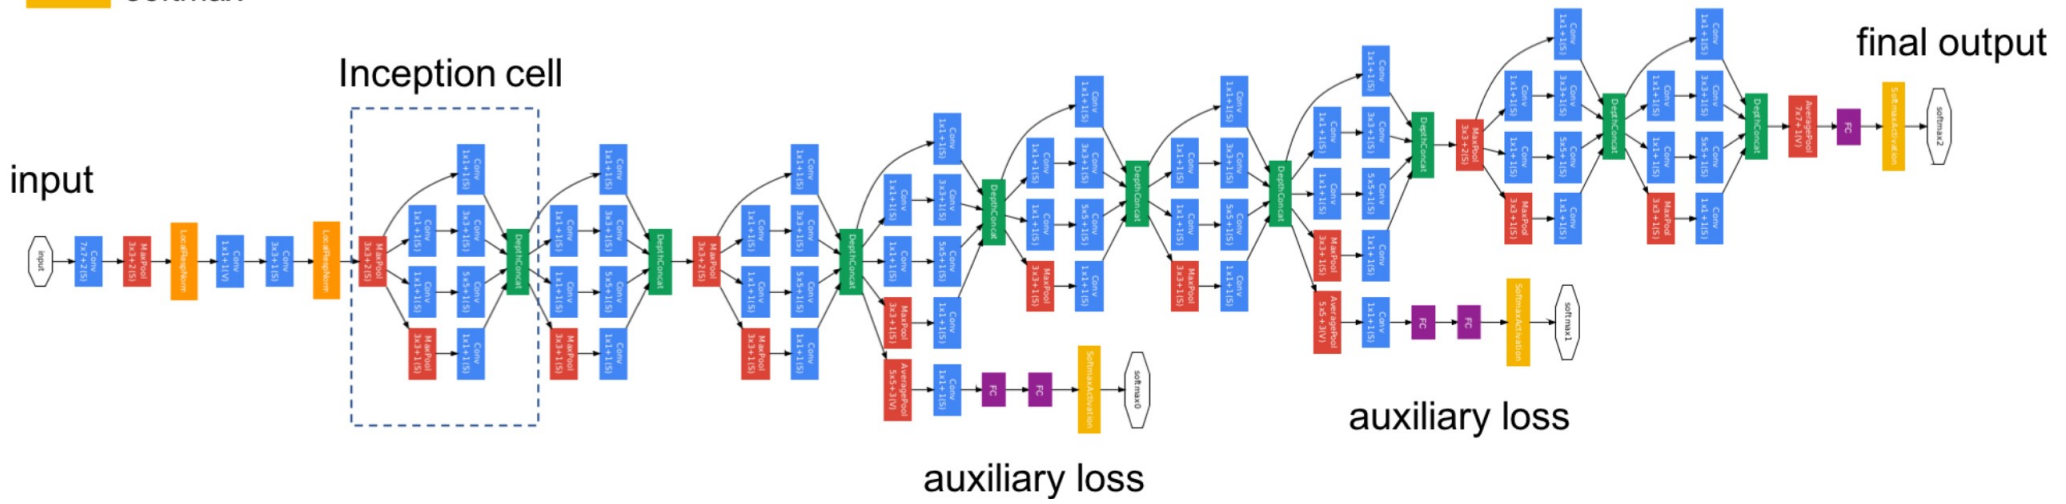

1. Float deployed by ship or aircraft

6. Up to 12 hours at surface to transmit data to satellite

2. Slow descent to 2000 metres
6 hours at 10 cm/s

5. Temperature & salinity profile recorded during ascent

7. Oil pumped back to internal reservoir
New cycle begins

3. Drift for 9 days with ocean currents

4. Oil pumped from internal reservoir to inflate external bladder causing float to rise

DATA.GOUV.FR

Agriculture et Alimentation

Partagez, améliorez et réutilisez les données publiques

CONTRIBUEZ !

*

-1	-1	-1
-1	8	-1
-1	-1	-1

=

- convolution
- max pooling
- channel concatenation
- channel-wise normalization
- fully-connected layer
- softmax